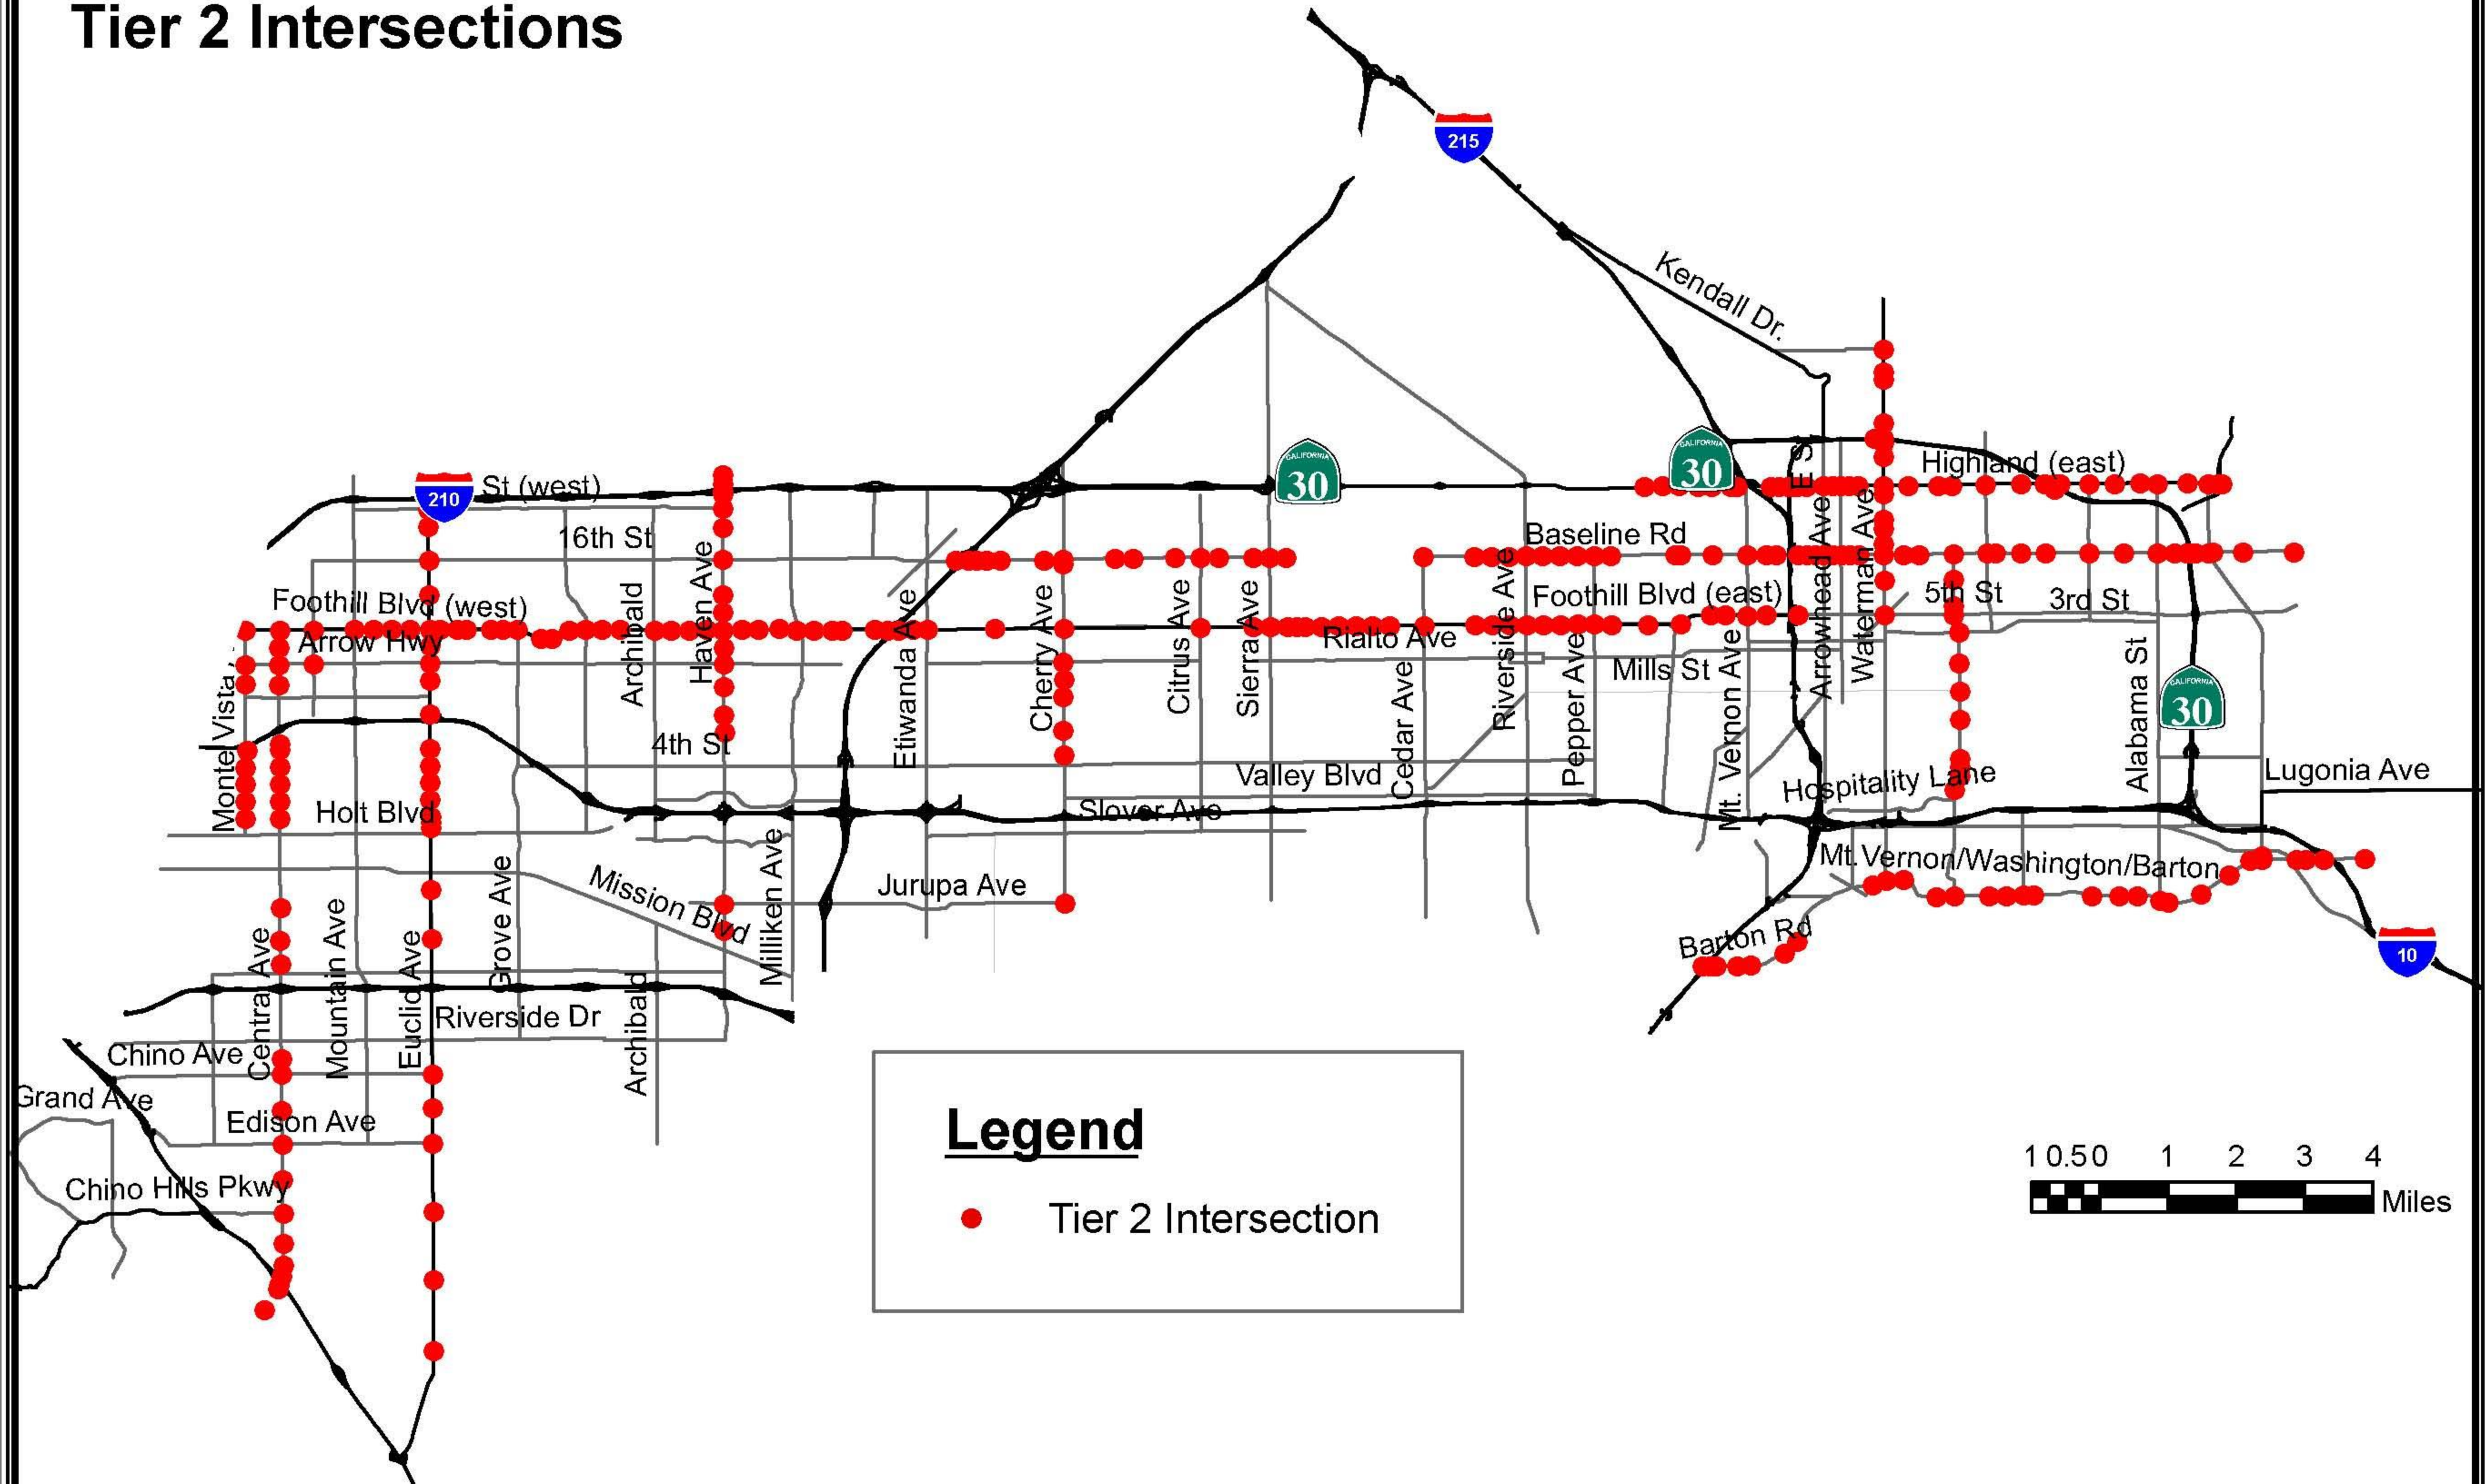

San Bernardino Valley Coordinated Signal System Program Tier 1 Intersections

Governments
SANBAG
Working Together

San Bernardino Valley Coordinated Signal System Program Tier 2 Intersections

Legend

- Tier 2 Intersection